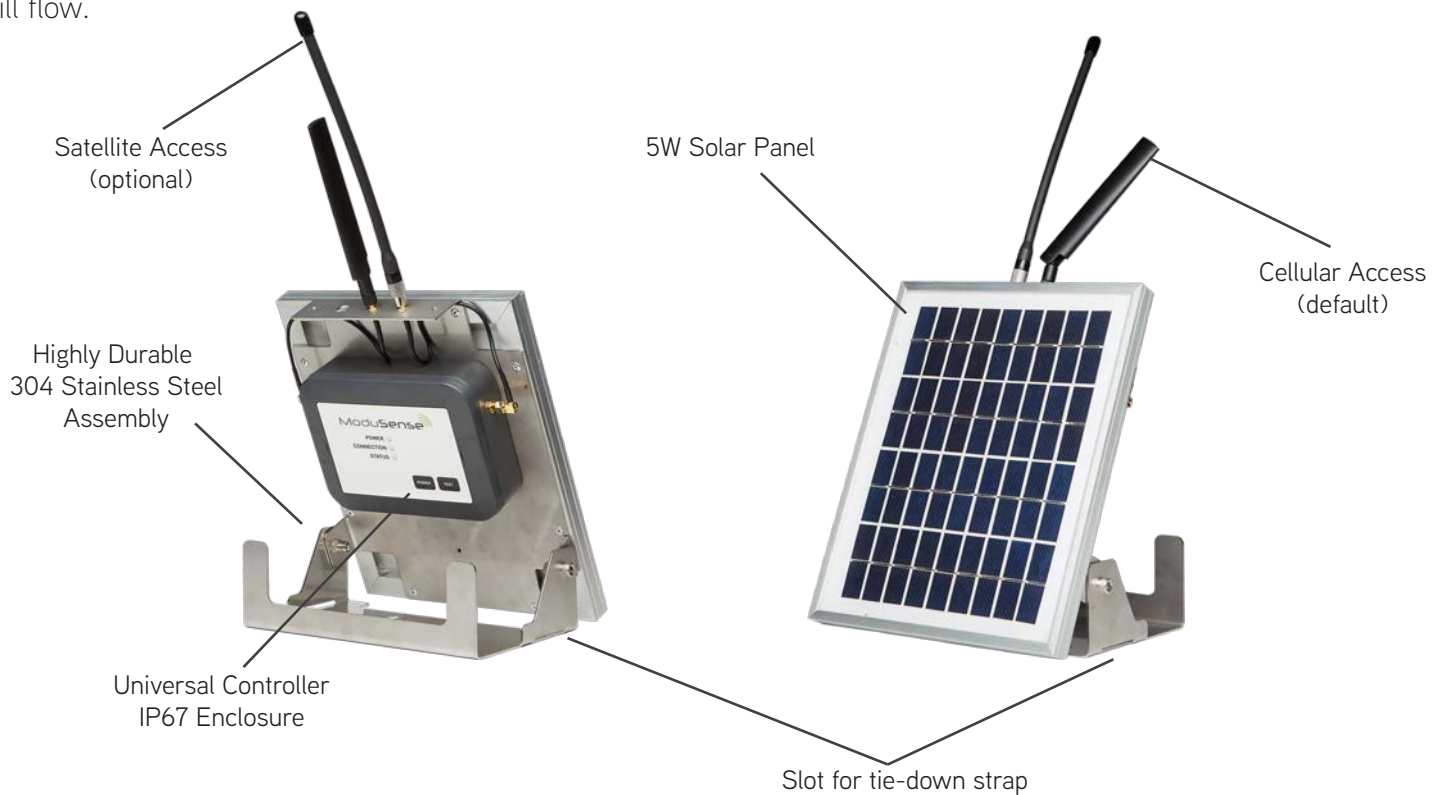

Controller Gateway

The ModuSense Controller Gateway is a universal data collection and transmission device. It is equipped with industry leading satellite and cellular technologies providing global connectivity and reliability without compromising battery life.

When using the embedded Swarm Satellite modem, the Controller Gateway can be used anywhere on earth, switching between cellular and satellite automatically based on network availability. Cellular and Swarm Satellite fees are included in the annual controller gateway data platform subscription cost. Simply deploy the unit and data will flow.